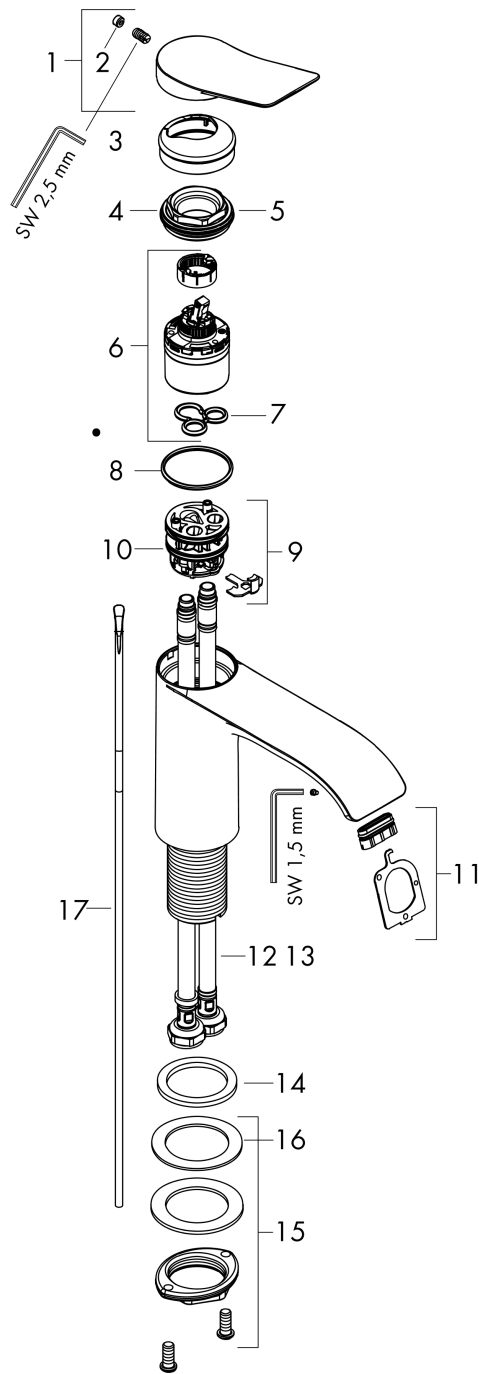

##### product features

- consists of: single lever basin mixer, waste set
- ComfortZone 250
- projection 191 mm
- spray type: WaterfallStream
- maximum flow rate at 3 bar: 5 l/min
- ceramic cartridge
- temperature limitation adjustable
- suitable for continuous flow water heaters
- pop-up waste set G 1¼
- material waste set: metal
- connection type: G ¾ connections
- connection dimension: DN15

#### Scale drawing

#### Flowchart

**Vivenis**

**Single lever basin mixer 250 for washbowls with pop-up waste set**

Surfaces: **Matt Black** Article Number: **75040670**

**Exploded Drawing**

Year of production: >06/21

**Vivenis**

**Single lever basin mixer 250 for washbowls with pop-up waste set**

Surfaces: **Matt Black** Article Number: **75040670**

**Spare part list**

Year of production: >06/21

<b>Pos.</b>	<b>Description</b>	<b>Article Number</b>	<b>Price</b>	<b>PU</b>
1	handle	94277670	-	1
2	screw cover	93735610	-	1
3	escutcheon	94027670	-	1
4	nut	93995000	-	1
5	O-ring 35x1,5	92114000	-	1
6	cartridge, assy	93897000	-	1
7	seal	95008000	-	1
8	O-ring 35x2	92604000	-	1
9	adapter for cartridge	98750000	-	1
10	O-Ring 30x2	98186000	-	1
11	spray former	94275000	-	1
12	connection hose 600 mm M8x0,75 G3/8	96556000	-	1
13	O-ring 6,6x1,6	93019000	-	1
14	flat seal	98749000	-	1
15	fixing set (Ø 32)	13961000	-	1
16	lever collar	97548000	-	1
17	pull rod	96657000	-	1
a	pop up waste	94139670	-	1
b	fixation extension 35 mm	13898000	-	1