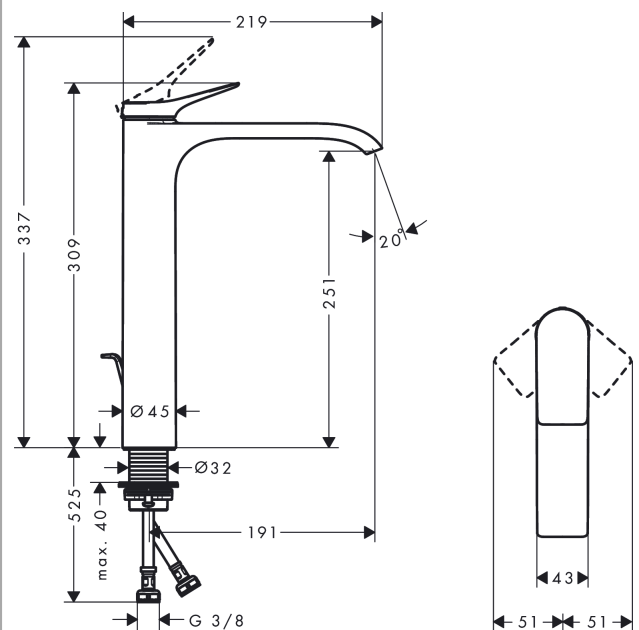

##### product features

- consists of: single lever basin mixer, waste set
- ComfortZone 250
- projection 191 mm
- spray type: WaterfallStream
- maximum flow rate at 3 bar: 5 l/min
- ceramic cartridge
- temperature limitation adjustable
- suitable for continuous flow water heaters
- pop-up waste set G 1¼
- material waste set: metal
- connection type: G ¾ connections
- connection dimension: DN15

#### Product image

#### Scale drawing

**Single lever basin mixer 250 for washbowls with pop-up waste set**

Surfaces: **Matt Black** Article Number: **75040670**

**Spare part list**

Year of production: >06/21

<b>Pos.</b>	<b>Description</b>	<b>Article Number</b>	<b>Price</b>	<b>PU</b>
1	handle	94277670	-	1
2	screw cover	93735610	-	1
3	escutcheon	94027670	-	1
4	nut	93995000	-	1
5	O-ring 35x1,5	92114000	-	1
6	cartridge, assy	93897000	-	1
7	seal	95008000	-	1
8	O-ring 35x2	92604000	-	1
9	adapter for cartridge	98750000	-	1
10	O-Ring 30x2	98186000	-	1
11	spray former	94275000	-	1
12	connection hose 600 mm M8x0,75 G3/8	96556000	-	1
13	O-ring 6,6x1,6	93019000	-	1
14	flat seal	98749000	-	1
15	fixing set (Ø 32)	13961000	-	1
16	lever collar	97548000	-	1
17	pull rod	96657000	-	1
a	pop up waste	94139670	-	1
b	fixation extension 35 mm	13898000	-	1